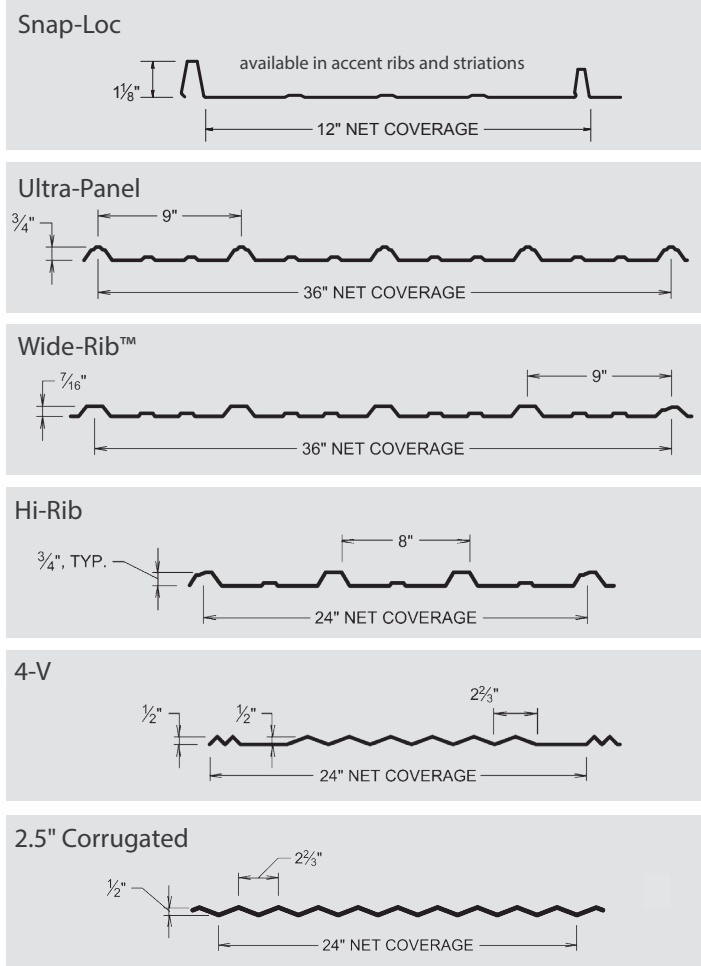

Paint Specifications

In testament to our commitment to deliver the highest quality products backed by exceptional service, Champion Metal offers a **40-Year, Limited Manufacturer's Warranty** covering fading, chalking, chipping, cracking and peeling.

Products available from Champion Metal - Woodinville, WA:

Other products available through Champion Metal:

Products available from Champion Metal - Woodinville, WA:

	Gauge	Glacier White	Stone White	Ivory	Light Stone	Sandstone	Hickory	Sand Gold	Sterling Grey	Charcoal Grey	Ash Grey	Light Blue	Tahoe Blue	Pacific Blue	Sage Green	Forest Green	Pine Green	Desert Brown	Cocoa Brown	Kodiak Brown	Tile Red	Weathered Copper	Black	Copper Penny	Zincalume® Plus/ Galvalume® AZ-55	Galvanized	Rusteel Plus™
Ultra-Panel, Wide-Rib™	29	X	X	X	X	X	X		X	X	X	X	X	X	X	X	X	X	X	X	X	X	X	X	X	X	
Hi-Rib, 4-V, 2.5" Corrugated	29	X																							X	X	
Hi-Rib, 4-V, 2.5" Corrugated	26	X			X					X				X	X	X				X		X	X	X	X	X	
Snap-Loc	26	X			X				X	X		*		X		X	X	*	X	X	X	X	X	X		X	

Other products available through Champion Metal:

StreamLine™	26	X	X		X		X		X	X		X	X	X	X	X	X	*	X	X	X	X	X	X	X	X	*					
GR-7™	29	X	X	X	X	X	X		X	X	X	X	X	X	X	X	X	X	X	X	X	X	X	X	X	X	X					
GR-7™	26	X	X	X	X	X	X	X	X	X		X	X	X	X	X	X	*	X	X	X	X	*	*	X	X						
PBR, HR-34, Marion "R" Panel™	29	X																														
PBR, HR-34, Marion "R" Panel™	26	X	X	X	X	X	X	X	X	X		X	X	X	X	X	X	*	X	X	X	X	*	*	X	X						
PBR, HR-34, Marion "R" Panel™	24				See Kynar® color chart for full color & gauge offering																											
PBR, HR-34, Marion "R" Panel™	22				See Kynar® color chart for full color & gauge offering																									X		
PBR, HR-34, Marion "R" Panel™	.032 Aluminum				See Kynar® color chart for full color & gauge offering																											
Classic 7/8" Corrugated™	26	X	X		X		X		X	X		X	X	X	X	X	X	*	X	X	X	X	X	X	X	X	*					
Classic 7/8" Corrugated™	24	X			See Kynar® color chart for full color & gauge offering																											
Classic 7/8" Corrugated™	22				See Kynar® color chart for full color & gauge offering																										X	
Classic 7/8" Corrugated™	.032 Aluminum				See Kynar® color chart for full color & gauge offering																											
GR-5	29, 26																									X	X					

*Please Inquire for Availability

For additional information on our paint system and products please contact the Champion Metal team.

Oil Canning – All light gauge metals can display waviness often referred to as "oil canning". This is caused by steel mill tolerances, substrate variation and relative reflectivity. "Oil canning" is an inherent characteristic of steel products, not a defect, and is not a cause for rejection.