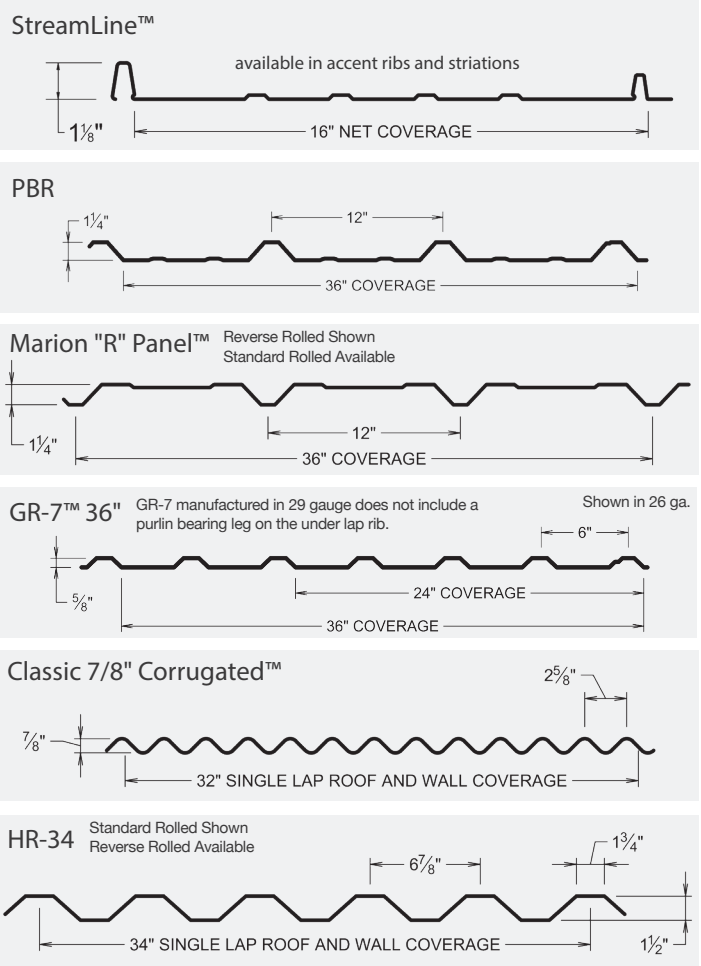

Paint Specifications

In testament to our commitment to deliver the highest quality products backed by exceptional service, Champion Metal offers a **40-Year, Limited Manufacturer's Warranty** covering fading, chalking, chipping, cracking and peeling.

Products available from Champion Metal - Woodinville, WA:

Other products available through Champion Metal:

Products available from Champion Metal - Woodinville, WA:

	Gauge	Glacier White	Stone White	Ivory	Light Stone	Sandstone	Hickory	Sand Gold	Sterling Grey	Charcoal Grey	Ash Grey	Light Blue	Tahoe Blue	Pacific Blue	Sage Green	Forest Green	Pine Green	Desert Brown	Cocoa Brown	Kodiak Brown	Tile Red	Weathered Copper	Black	Copper Penny	Zincalume® Plus/ Galvalume® AZ-55	Galvanized	Rusteel Plus™
Ultra-Panel, Wide-Rib™	29	X	X	X	X	X	X		X	X	X	X	X	X	X	X	X	X	X	X	X	X	X	X	X	X	
Hi-Rib, 4-V, 2.5" Corrugated	29	X																							X	X	
Hi-Rib, 4-V, 2.5" Corrugated	26	X			X					X				X	X	X				X		X	X	X	X	X	
Snap-Loc	26	X			X				X	X		*		X		X	X	*	X	X	X	X	X	X		X	

Other products available through Champion Metal:

StreamLine™	26	X	X		X		X		X	X		X	X	X	X	X	X	*	X	X	X	X	X	X	X	X	*					
GR-7™	29	X	X	X	X	X	X		X	X	X	X	X	X	X	X	X	X	X	X	X	X	X	X	X	X	X					
GR-7™	26	X	X	X	X	X	X	X	X	X		X	X	X	X	X	X	*	X	X	X	X	*	*	X	X						
PBR, HR-34, Marion "R" Panel™	29	X																														
PBR, HR-34, Marion "R" Panel™	26	X	X	X	X	X	X	X	X	X		X	X	X	X	X	X	*	X	X	X	X	*	*	X	X						
PBR, HR-34, Marion "R" Panel™	24				See Kynar® color chart for full color & gauge offering																											
PBR, HR-34, Marion "R" Panel™	22				See Kynar® color chart for full color & gauge offering																									X		
PBR, HR-34, Marion "R" Panel™	.032 Aluminum				See Kynar® color chart for full color & gauge offering																											
Classic 7/8" Corrugated™	26	X	X		X		X		X	X		X	X	X	X	X	X	*	X	X	X	X	X	X	X	X	*					
Classic 7/8" Corrugated™	24	X			See Kynar® color chart for full color & gauge offering																											
Classic 7/8" Corrugated™	22				See Kynar® color chart for full color & gauge offering																										X	
Classic 7/8" Corrugated™	.032 Aluminum				See Kynar® color chart for full color & gauge offering																											
GR-5	29, 26																									X	X					

*Please Inquire for Availability

For additional information on our paint system and products please contact the Champion Metal team.

Oil Canning – All light gauge metals can display waviness often referred to as "oil canning". This is caused by steel mill tolerances, substrate variation and relative reflectivity. "Oil canning" is an inherent characteristic of steel products, not a defect, and is not a cause for rejection.